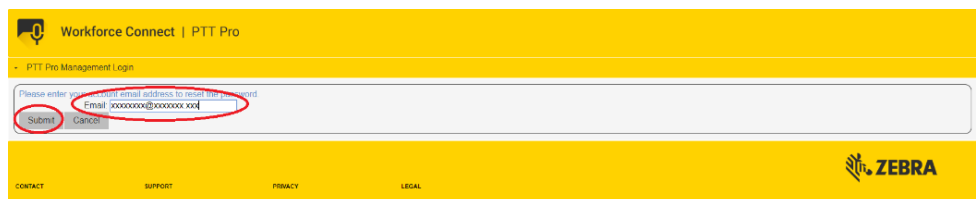

After you click submit, you will receive the same email as shown above. Follow the above instructions and you will have access to the PTT Pro Admin Portal.