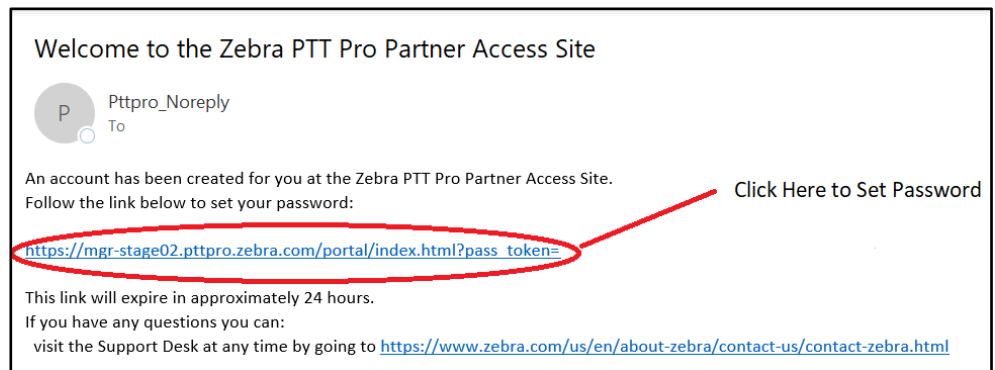

ZEBRA

Zebra Technologies Corporation
3 Overlook Point
Lincolnshire, IL 60069

p 847-634-6700
f 847-913-8766
zebra.com

Workforce Connect PTT Pro

Access to the PTT Pro Admin Portal

When gaining access to the PTT Pro Admin Portal, you will receive an email to set your password. It will look something like this:

Click on the circled link and it will prompt you to set your password. After entering your new password, you will be directed to the sign-on page. Bookmark this page for quick access.

This link is only good for 24 hours. Should you the link expire, you can copy and paste that same link in the address bar, removing everything after the word "portal". The format of the sign in page is:

<https://<servername>.pttpro.zebra.com/portal>

In the above case, the server name is mgr-stage02. Your server name will most likely be different.

After reaching the sign in page, you can click on the forgot password button.