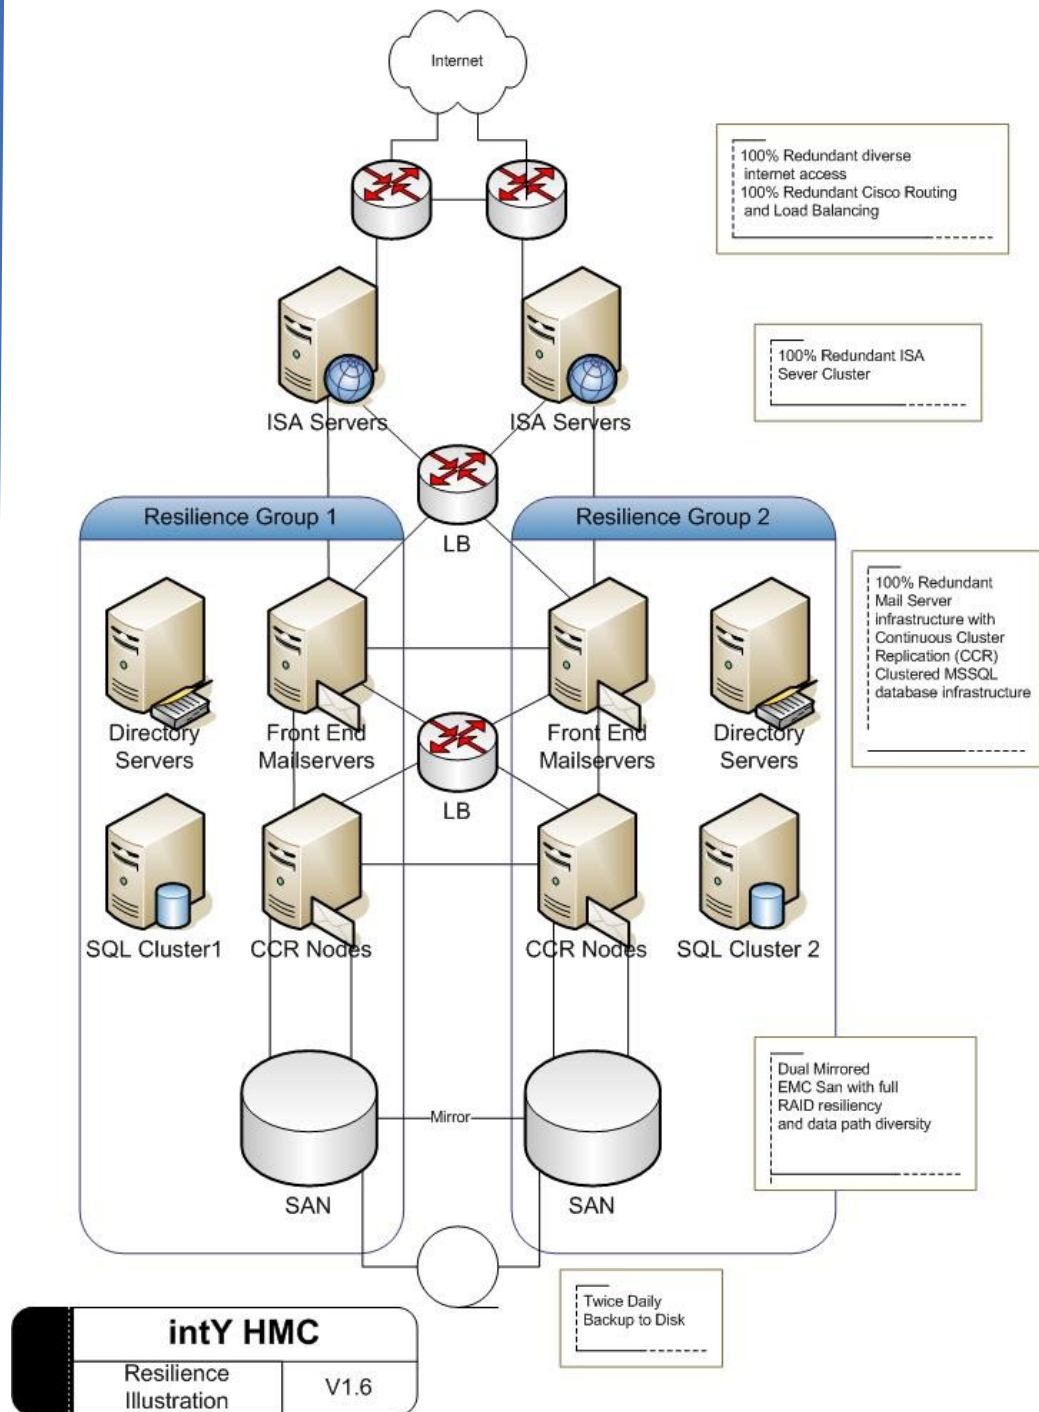

Microsoft®
GOLD CERTIFIED
Partner

Networking Infrastructure Solutions
Information Worker Solutions
Mobility Solutions

Hosted Exchange 2007

Secure by Design

- Secure
- Reliable- 99.9% SLA
- Scalable
- 24/7 Support
- Anywhere Access
- Nothing to install or maintain
- Cost effective
- Data backup & recovery
- Increased staff productivity